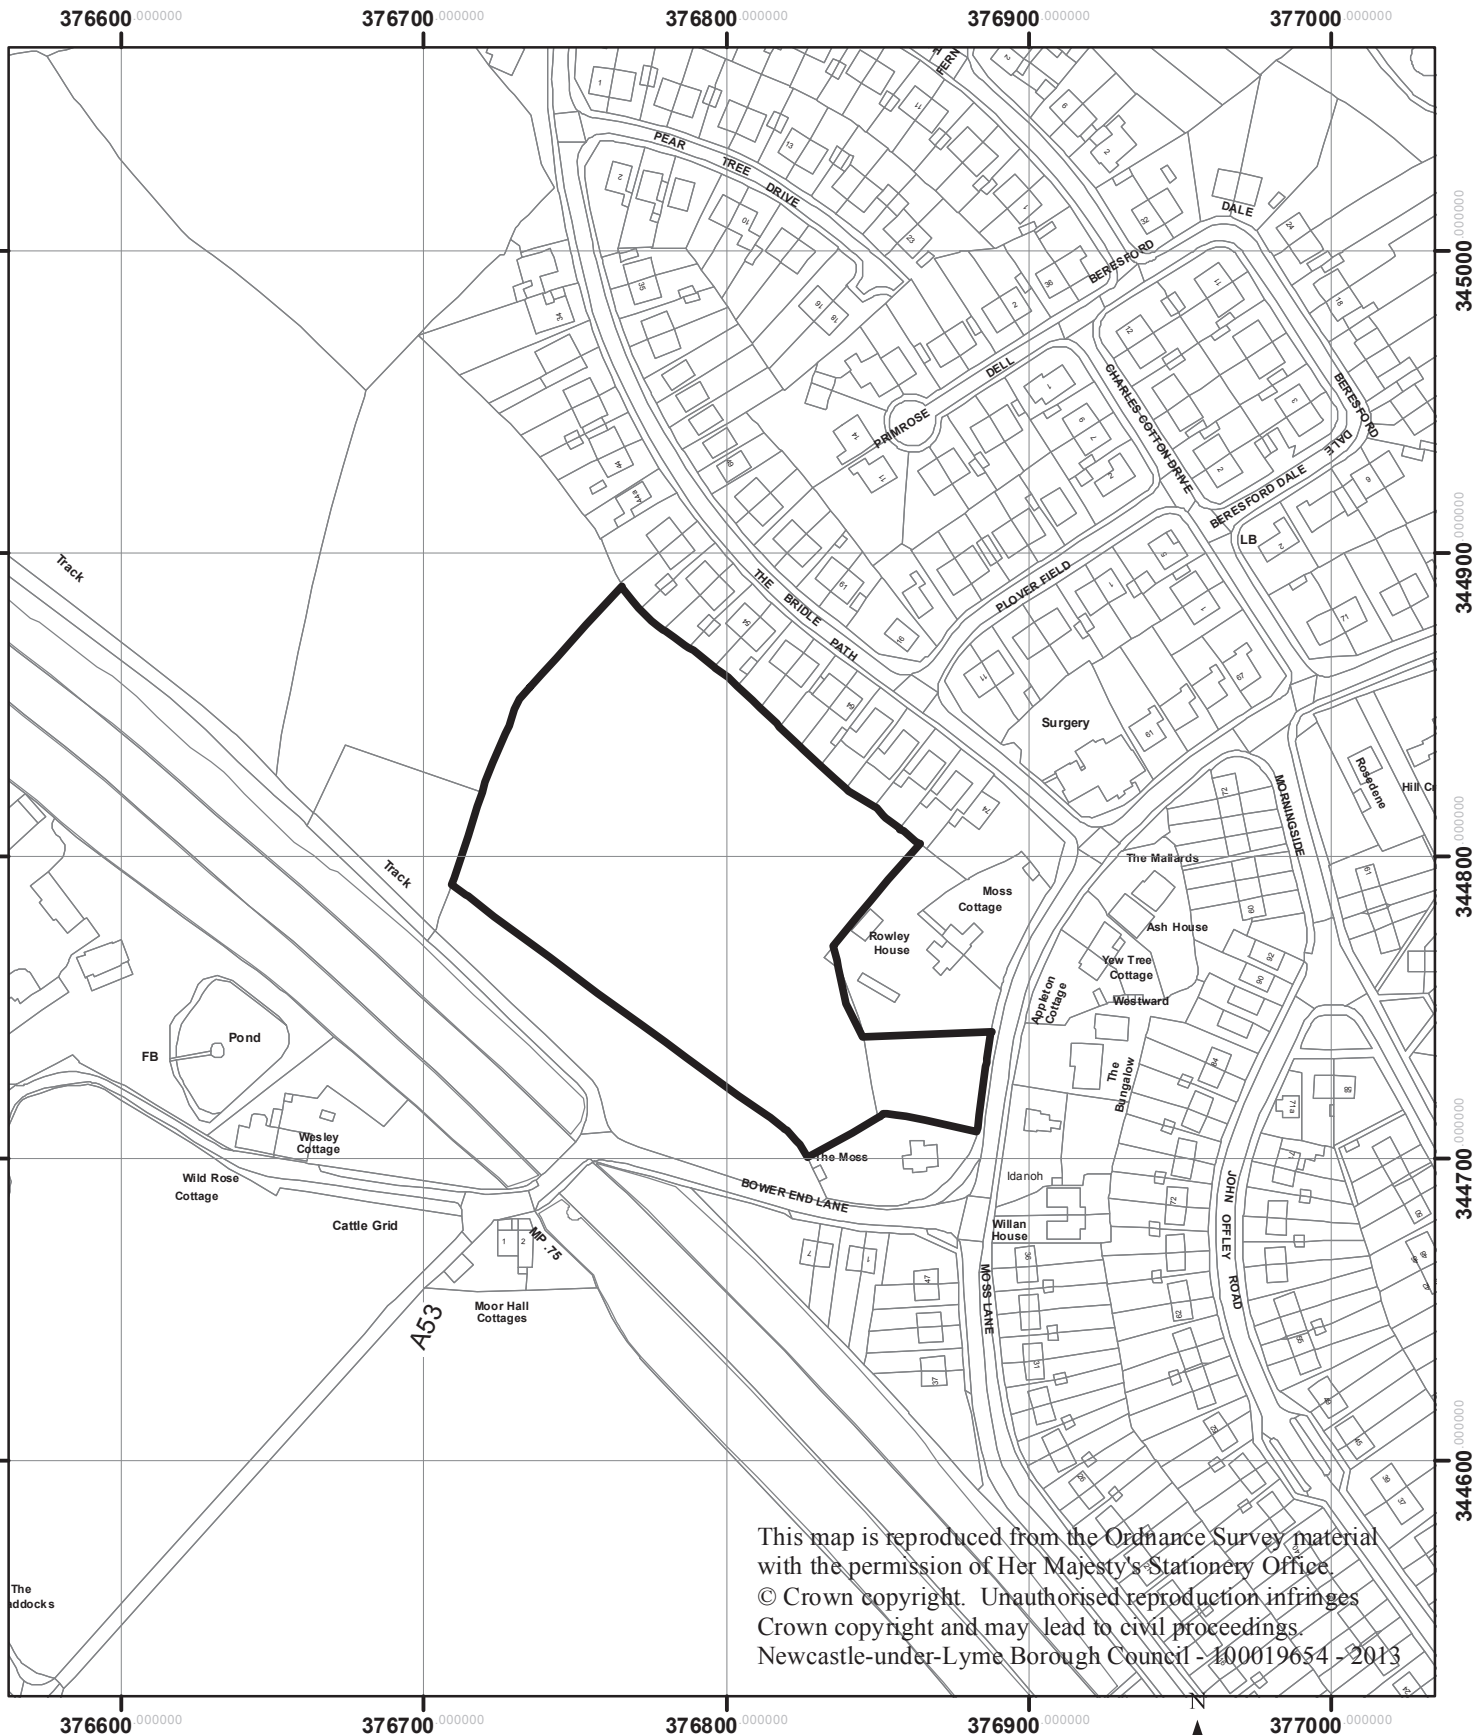

Land to rear of Rowley House, Madeley

13/00990/OUT

This map is reproduced from the Ordnance Survey material with the permission of Her Majesty's Stationery Office.
© Crown copyright. Unauthorised reproduction infringes Crown copyright and may lead to civil proceedings.
Newcastle-under-Lyme Borough Council - 100019654 - 2013